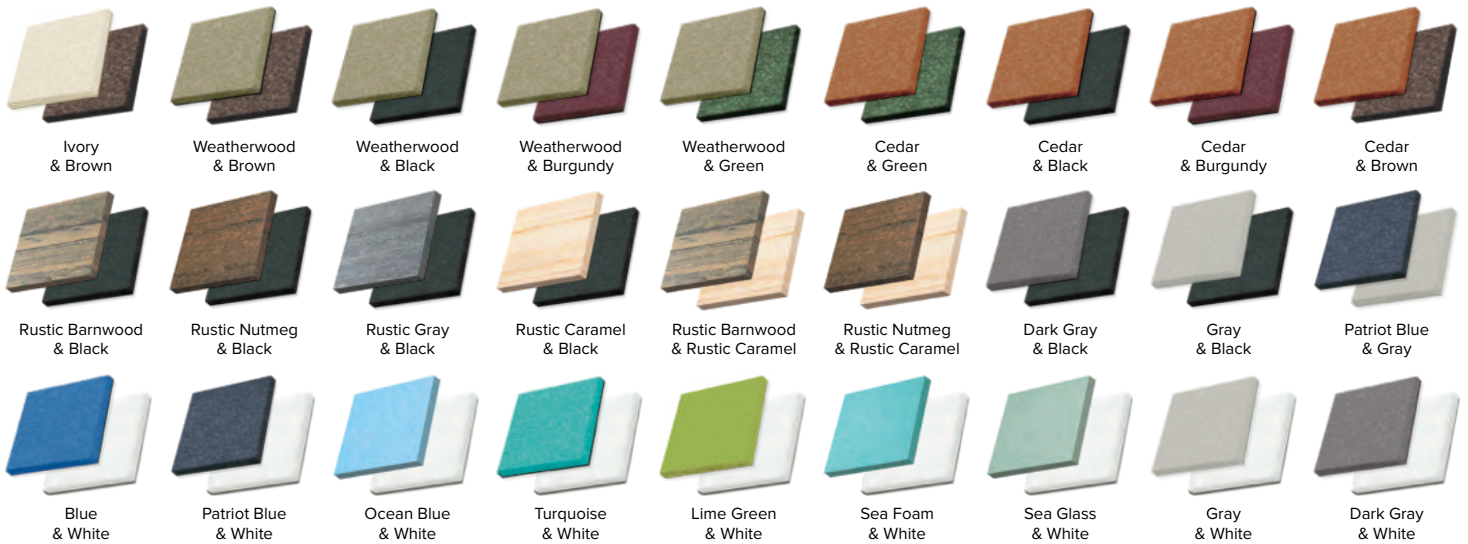

Suggested Two-Tone Color Combinations

Pick and choose any color combination. Not limited to the ones shown below.

Fanback Chairs packaged on pallets and prepared for shipping. Each skid contains 14 Fanback chairs.

We Ship via. **FedEx**®