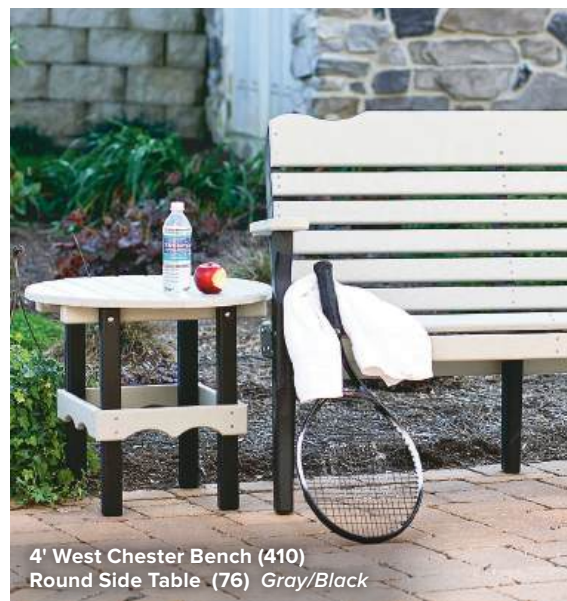

4' West Chester Bench (410)
Round Side Table (76) Gray/Black