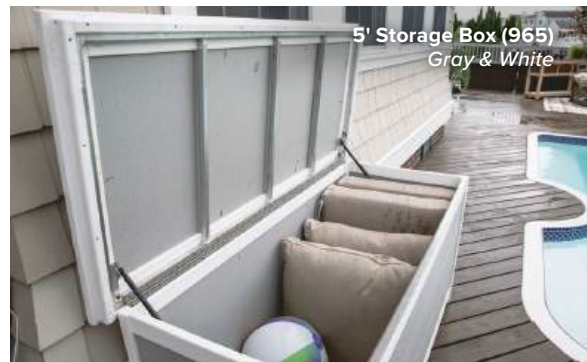

Our Chaise Lounges are great poolside seating. We now offer a Curveback and Fanback styles with added wheels making them easy to move around. These units are spacious and comfortable seats with adjustable backs.