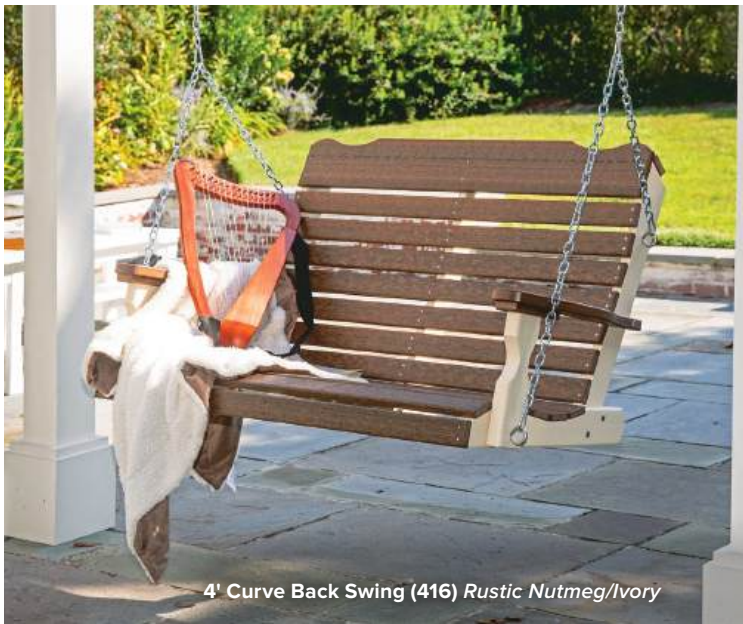

Curve Back Swivel Glider (116) Round Side Table (76) *Blue*
4' Curve Back Glider (406), Curve Back Single Glider (110) *Blue/White*

This series, designed for comfort, features a gently curved back and perfectly contoured seat. The Curve Back benches, swings, and gliders are all available in 4' and 5' lengths.