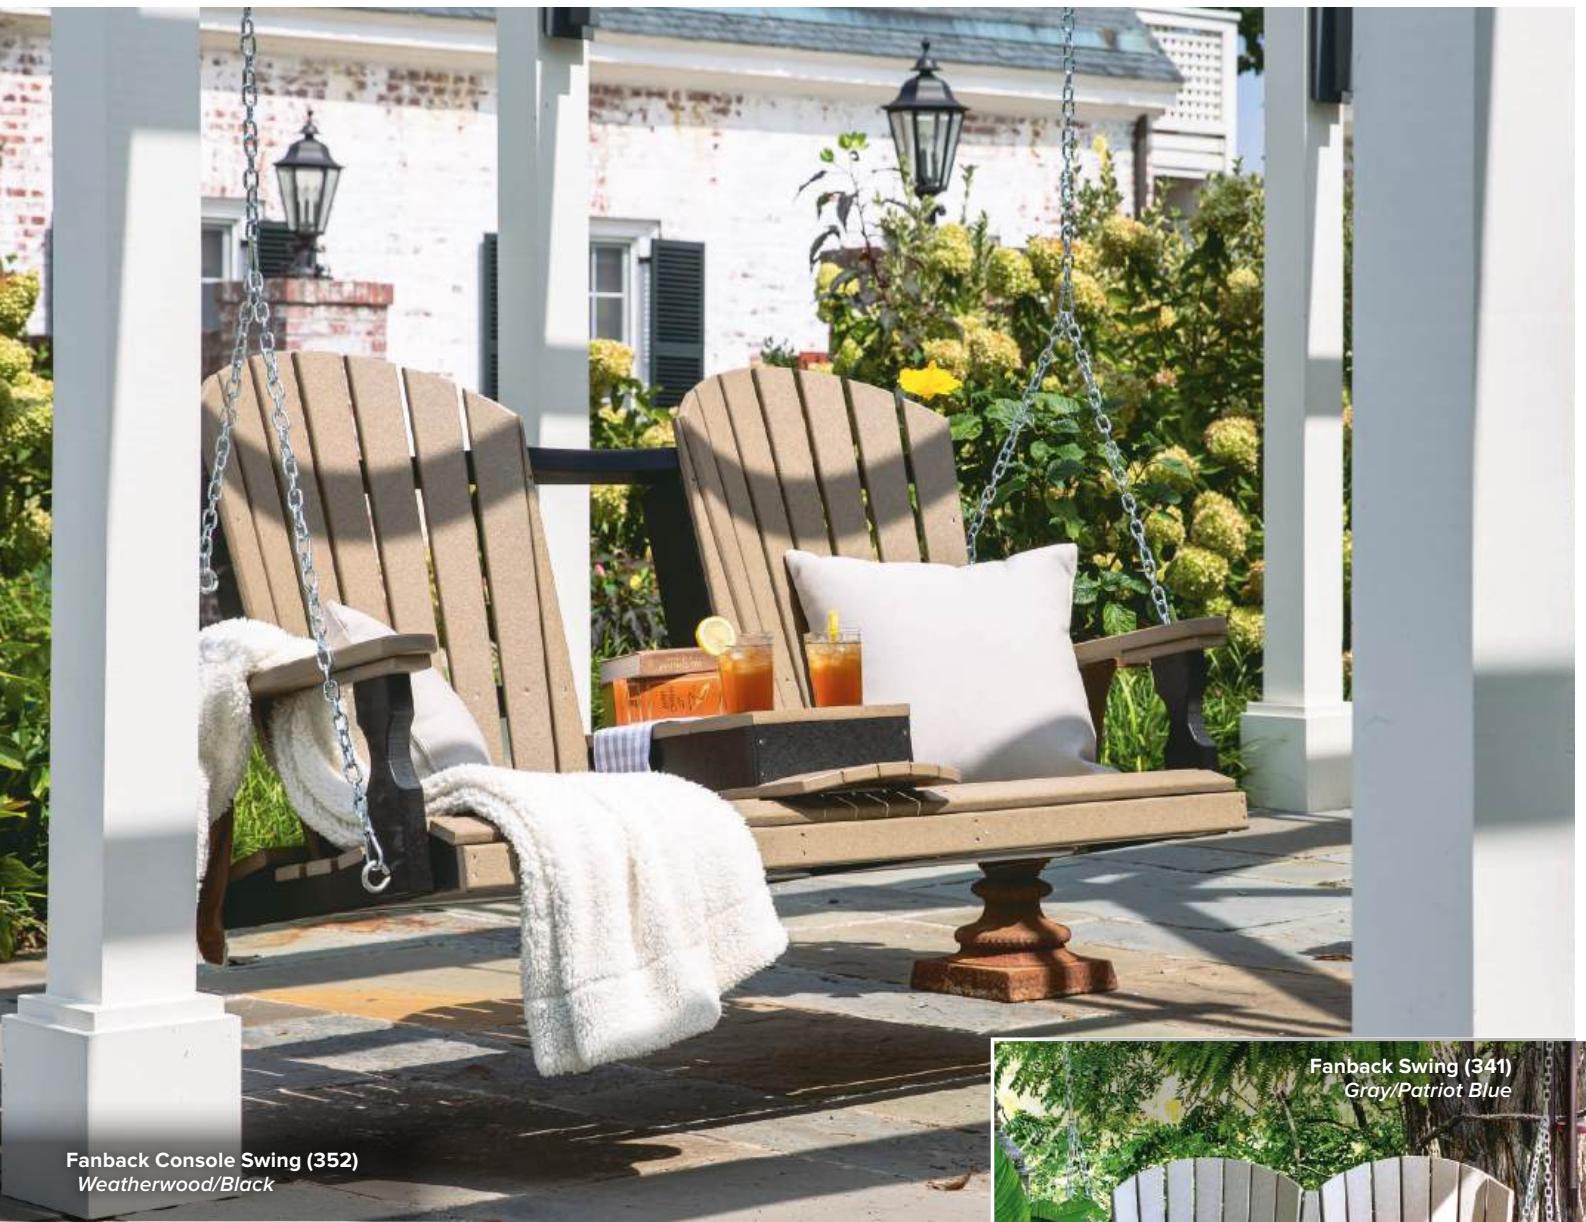

Fanback Console Glider (342)  
*Turquoise/White*

Drawing from our popular Fanback chair, the Fanback swing and glider feature a gently curved back and less sloped seat than the Adirondack. This makes them easier to get in and out of, making it the ideal lounge furniture for your porch, patio or deck.